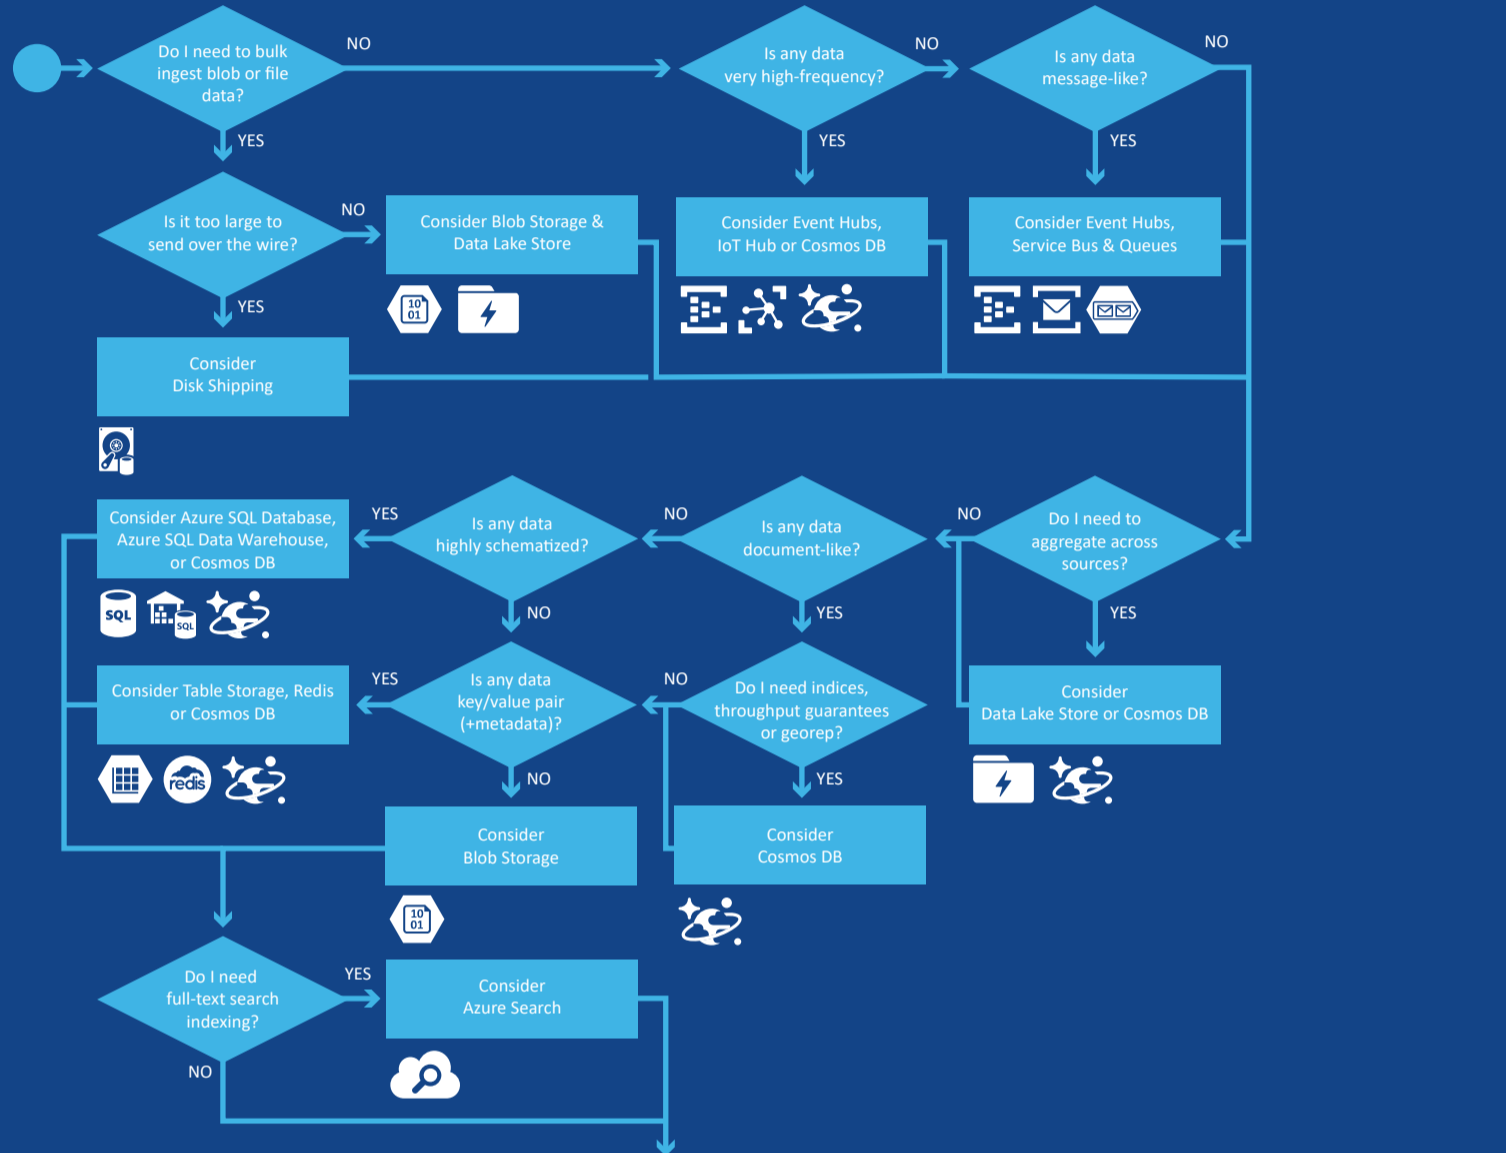

PREPARATION

API & FRONT END

DATA INGESTION & REPRESENTATION

COMPUTE & DATA PROCESSING

OUTPUT

Microsoft Azure

Azure is an open and flexible cloud platform that enables you to quickly build, deploy, and manage applications across a global network of Microsoft managed datacenters.

You can build applications using any language, tool, or framework; and you can integrate your public cloud applications with your existing IT infrastructure in a hybrid environment.

The breadth of products available in Azure can make technology selection a challenge.

We have produced this guidance to help you walk through your options, and make pragmatic choices based on the functionality, workflow, connectivity and scale needed by your solution.

To keep up-to-date with all the latest news, announcements, advice and guidance on the Azure Platform, subscribe to Azure Weekly at <http://azureweekly.info>

Download a digital copy of this poster at <http://tinyurl.com/y8jhdliu>

OTHER POSTERS IN THIS SERIES

NETWORKING

SECURITY

BACKUP & RECOVERY