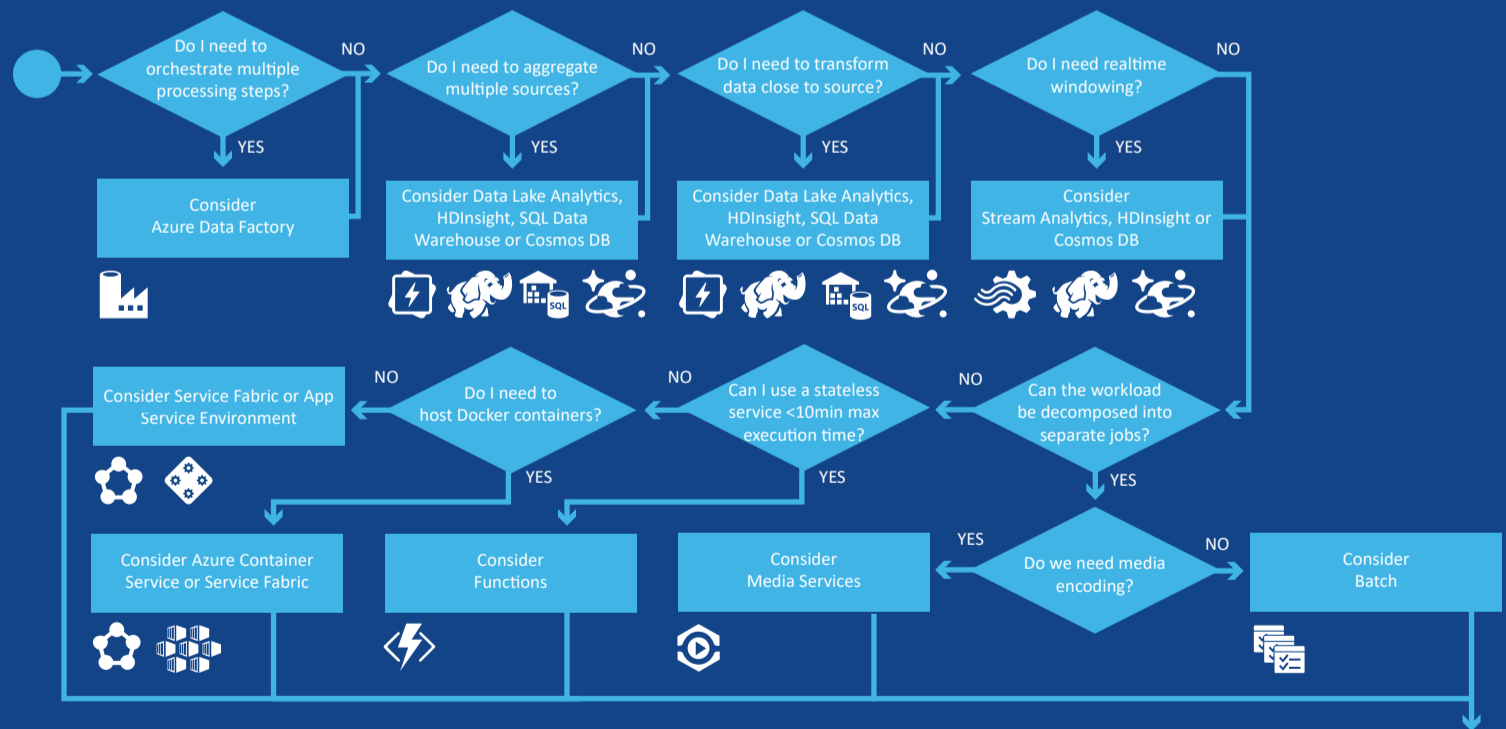

PREPARATION

API & FRONT END

DATA INGESTION & REPRESENTATION

COMPUTE & DATA PROCESSING

OUTPUT

Microsoft Azure

Azure is an open and flexible cloud platform that enables you to quickly build, deploy, and manage applications across a global network of Microsoft managed datacenters.

You can build applications using any language, tool, or framework; and you can integrate your public cloud applications with your existing IT infrastructure in a hybrid environment.

The breadth of products available in Azure can make technology selection a challenge.